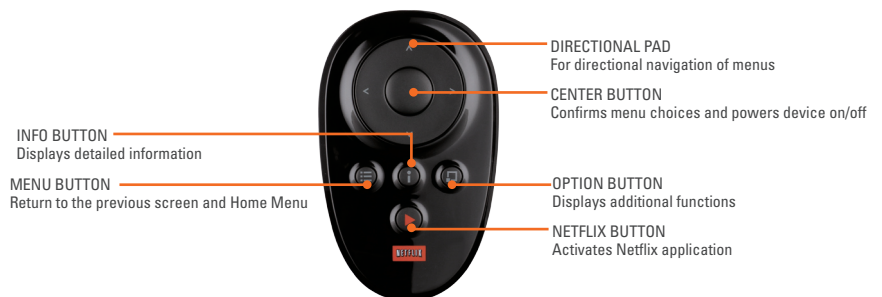

REMOTE CONTROL