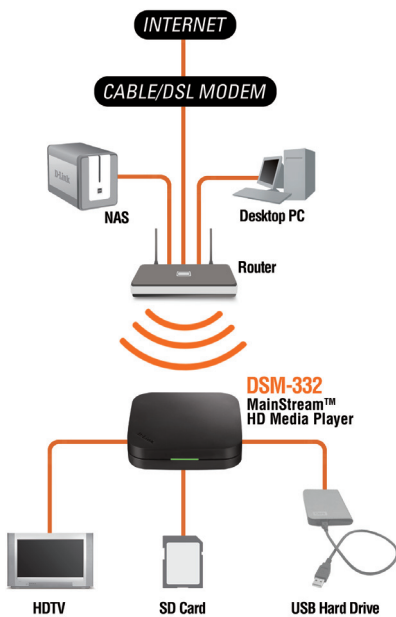

MAINSTREAM™ APPLICATIONS¹

- Netflix™
- YouTube™
- Pandora
- Picasa
- Flickr
- ... and many more²

YOUR NETWORK SETUP