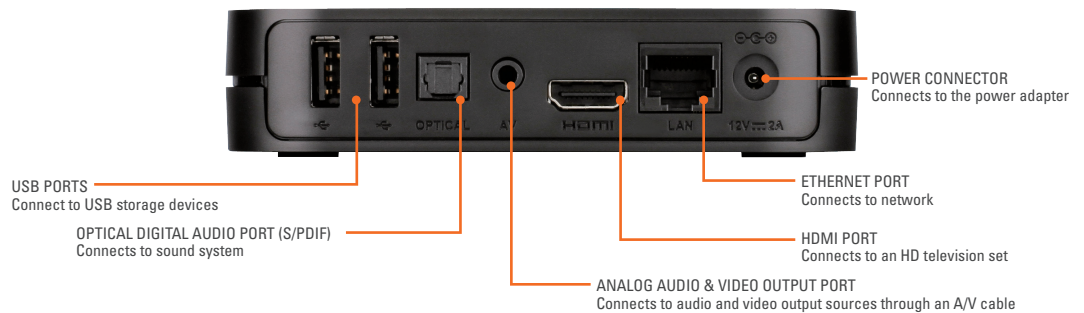

WHAT THIS PRODUCT DOES

The DSM-332 MainStream™ HD Media Player provides an easy way to bring multimedia to your television. Simply connect the media player to the Internet using a wireless or wired connection, connect the device to your television using an HDMI cable, and you are good to go. Using the included remote control, you can sit back and enjoy the wide variety of online content that the MainStream™ has to offer from the comfort of your couch.

KEY FEATURES

- Full HD 1080p video output through HDMI
- Wireless N
- User-friendly remote control
- Two USB ports for connecting USB storage drives
- SD card slot
- Plays a wide variety of the most popular file formats including:
  - H.264 up to 1080p
  - MPEG1/2/4 up to 1080p
  - WMV9 up to 1080p
  - FLV up to 1080p

FRONT PANEL

REAR PANEL

SIDE PANEL

REMOTE CONTROL